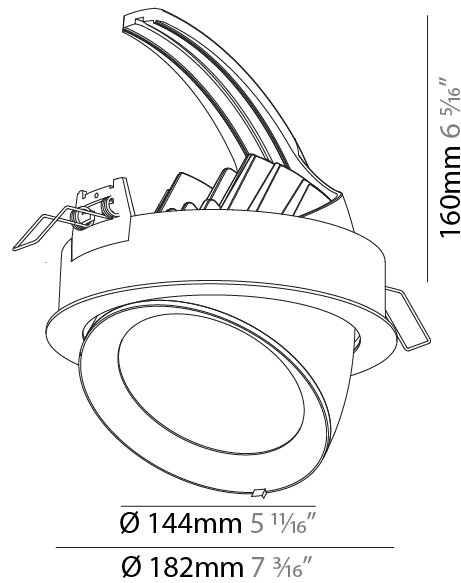

GENERAL

Series: Mechaniq Round Efficiency
Brand: Prolicht
Division: Architectural
Mounting Type: Recessed
Mounting Location: Ceiling
Subcategory: Downlight

PHYSICAL

Shape: Round
Diameter (mm): 182
Diameter (in): 7 3/16
Height (mm): 160
Height (in): 6 3/16
Min. Recessing Depth (mm): 180
Min. Recessing Depth (in): 7 1/16
Light Distribution: Adjustable / Downlight
Weight (kg): 1.198
Weight (lbs): 2.64
Fixture Finish: SSR / BKV / CWI / CRY / HAB / UFT / ITA / RUA / FTG / MYG / LOD / PUS / FRO / FUP / KIA / POP / BLS / SPG / MEY / GOH / GUM / CHC / COM / ABZ / JAG / OBR / MOS / ROR
Fixture Material: Aluminum Die Cast
Cut-out Measurements: 177mm / 6 15/16"

ELECTRICAL

Lamp Type: LED (Zhaga Standard)
Total Output Wattage (W): 21
Dimming: Tri-Mode (Non-Dimming and Phase Dimming (120Vac only) and 0-10V Dimming)
Driver Included: No
Driver Location: Recessed Housing
Driver Type: Constant Current - Universal
Housing: See components
Input Voltage (V): 120 - 277
Constant Current (MA): 700

LED

Number of LEDs: 1
Color Temperature (°K): 2700 / 3000 / 3500 / 4000
Max. Delivered Lumen (lm): 1440 / 1490 / 1568 / 1600
CRI: >90 CRI
Lamp Life (hrs): 50000

OPTICAL

Reflector°: 8
Adjustability: Rotational 355°; Tilt 45°

RATINGS AND CERTIFICATIONS

Certified By: Certified for North American Standards
IP rating: IP20

177mm 6 15/16"	180mm 7 1/16"	10 | 15mm 3/8" | 9/16"	45°	355°	
A