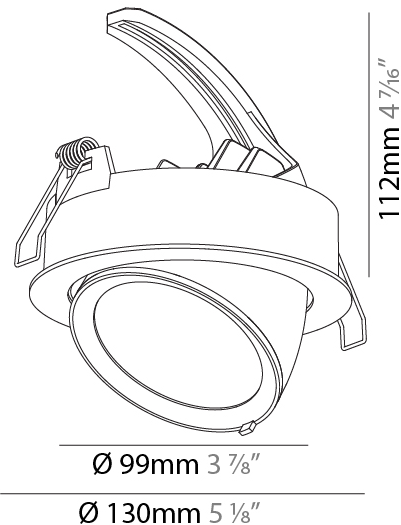

GENERAL

Series: Mechaniq Round Efficiency
Brand: Prolicht
Division: Architectural
Mounting Type: Recessed
Mounting Location: Ceiling
Subcategory: Downlight

PHYSICAL

Shape: Round
Diameter (mm): 130
Diameter (in): 5 1/8
Height (mm): 112
Height (in): 4 7/16
Min. Recessing Depth (mm): 130
Min. Recessing Depth (in): 5 1/8
Weight (kg): .743
Weight (lbs): 1.56
Fixture Finish: SSR / BKV / CWI / CRY / HAB / UFT / ITA / RUA / FTG / MYG / LOD / PUS / FRO / FUP / KIA / POP / BLS / SPG / MEY / GOH / GUM / CHC / COM / ABZ / JAG / OBR / MOS / ROR
Fixture Material: Aluminum Die Cast
Cut-out Measurements: 120mm / 4 3/4"

ELECTRICAL

Lamp Type: LED (Zhaga Standard)
Input Wattage (W): 18.7
Dimming: Tri-Mode (Non-Dimming and Phase Dimming (120Vac only) and 0-10V Dimming)
Driver Included: No
Driver Location: Recessed Housing
Driver Type: Constant Current - Universal
Housing: See components
Input Voltage (V): 120 - 277
Constant Current (MA): 500

LED

Number of LEDs: 1
Color Temperature (°K): 2700 / 3000 / 3500 / 4000
Max. Delivered Lumen (lm): 2180 / 2230 / 2352 / 2400
CRI: >90 CRI
Lamp Life (hrs): 50000

OPTICAL

Reflector: 18 / 26 / 40
Adjustability: Rotational 355°; Tilt 45°

RATINGS AND CERTIFICATIONS

Certified By: Certified for North American Standards
IP rating: IP20

120mm 4 3/4"	130mm 5 1/8"	10 | 15mm 3/8" | 9/16"	45°	355°		
A