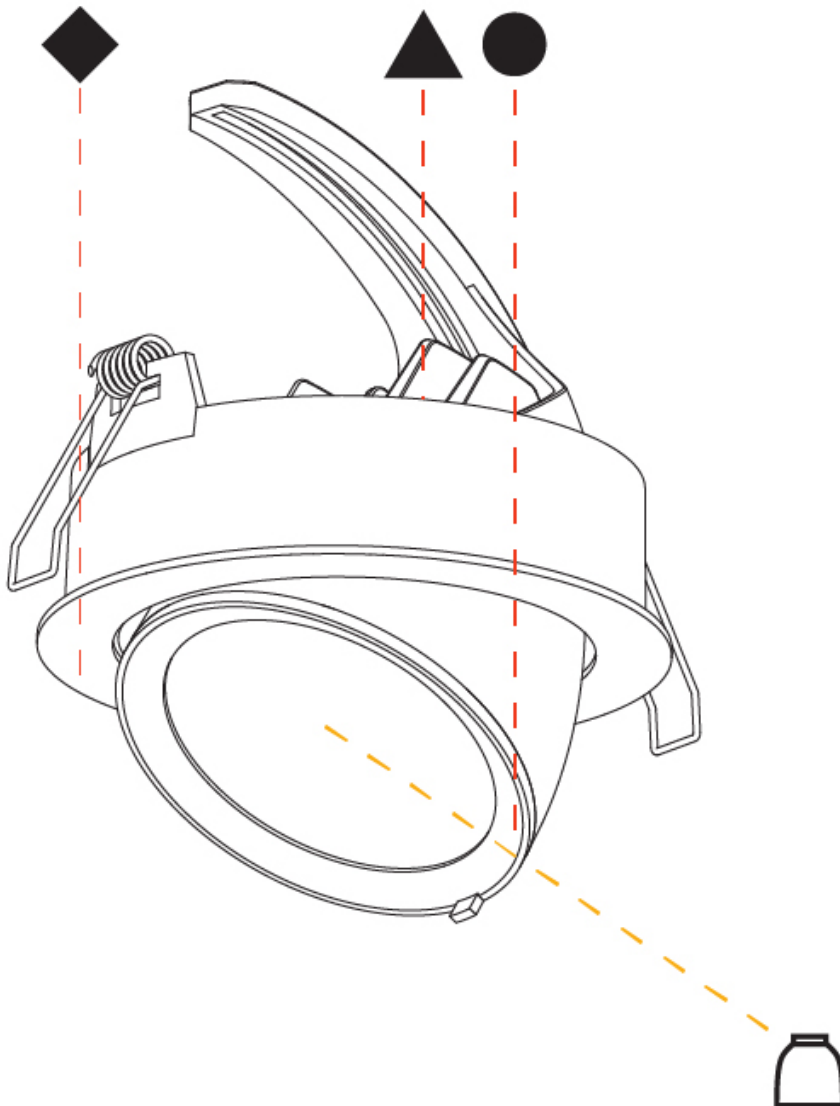

MECHANIQ ROUND EFFICIENCY RECESSED

A35070-

PROJECT

TYPE

SPECIFIER

QUANTITY

DATE

A